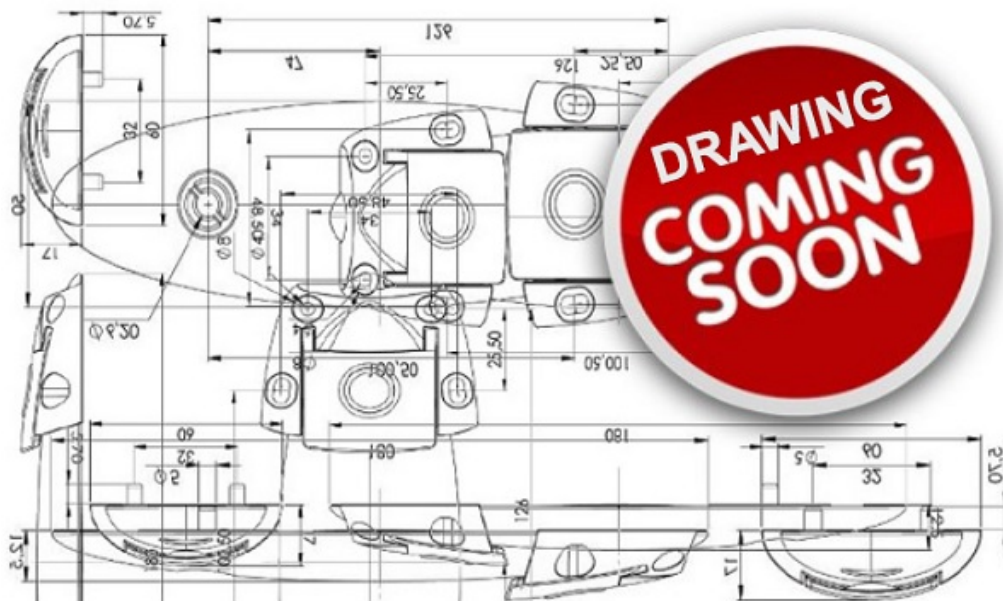

PRODUCT SHEET

Description:

Male Connecting Screw, Bore 8mm, M6x14mm, Steel Bronze Pl.

Item number:

11.06.908-0

Units	Box	Carton	HS Code	Barcode
Pcs.	500	500	7318155898	 5704866106825

SISO A/S

Mileparken 11
DK-2740 Skovlunde
Denmark
VAT: DK 24786013